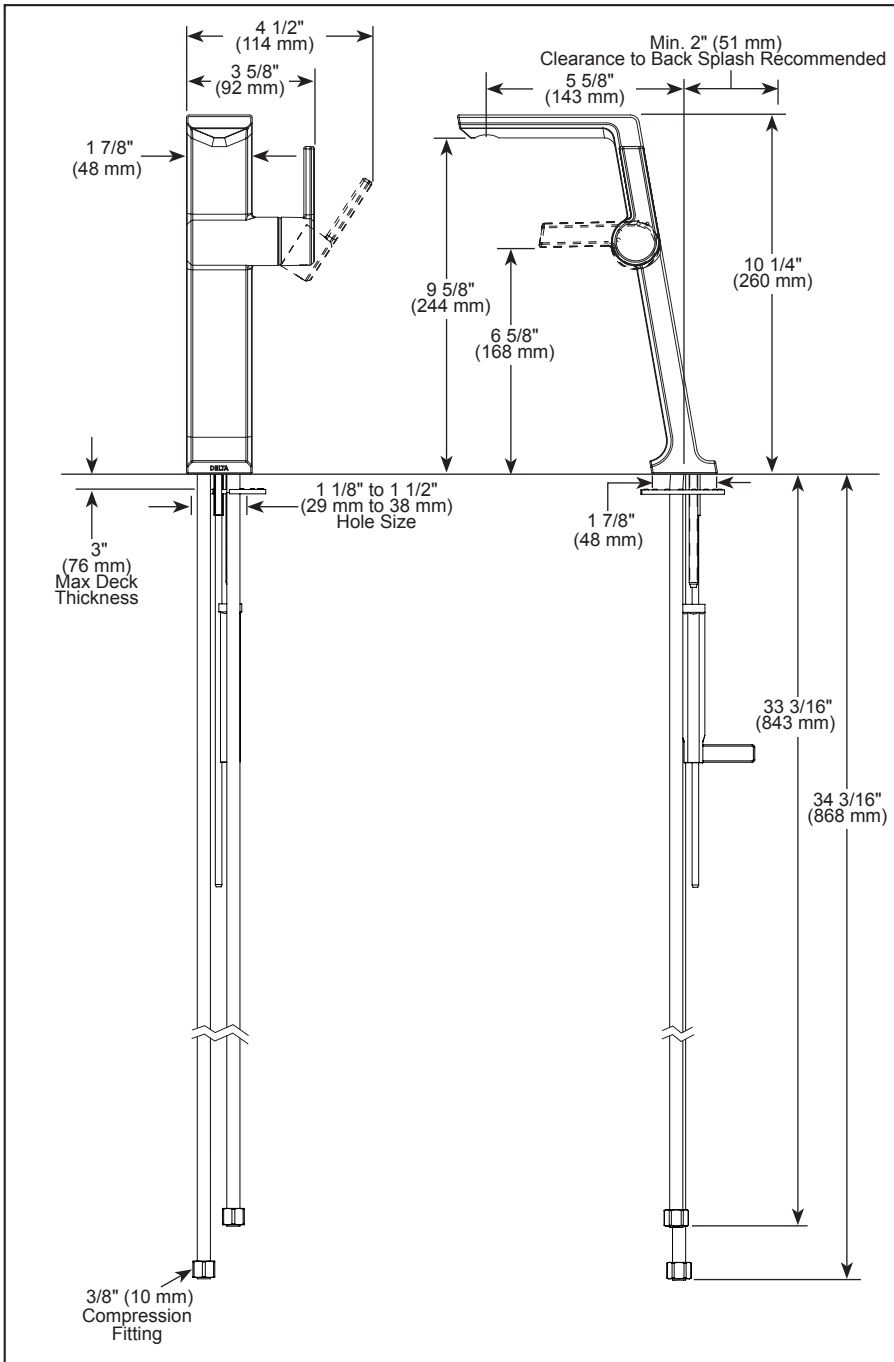

COMPLIES WITH:

- ASME A112.18.1 / CSA B125.1
- NSF/ANSI/CAN 61 & 372
- EPA WaterSense®
- ♿ ICC/ANSI A117.1

▲ Designate Proper Finish Suffix

Delta Faucet Company reserves the right (1) to make changes in specifications and materials, and (2) to change or discontinue models, both without notice or obligation. Dimensions are for reference only. See current full-line price book or www.deltafaucet.com for finish options and product availability.

Delta Faucet Company
55 E. 111th Street, Carmel, IN 46280
350 South Edgeware Road, St. Thomas, ON N5P 4L1
© 2026 Delta Faucet Company